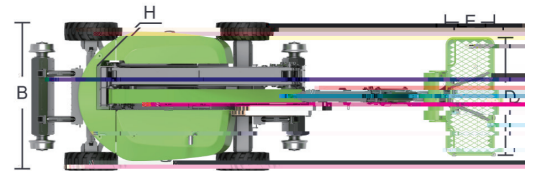

		ZR16J	
		15.8m	16m
		13.8m	14m
		8.3m	
		7.55m	7.75m
		7.48m	
		2.3m	
		2.276m	
		1.83m	
		0.76m	
		2.36m	3.605m
		0.42m	0.115m
		300kg(	/400kg
		6.8km/h	19km/h
		45%	5%
		2.06m	/
		4.78m	45m
		355°	
		±90°	
		0.15m	
		/	175mm
		5°	7°
		12.5m/s	
		WP3.2	
		65L	
		12V DC	
		76L	
		12V	
		33×12-20/8.0	500
		9650kg	