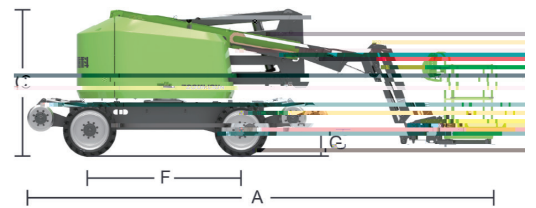

		ZR16J	
		15.8m	16m
		13.8m	14m
		8.3m	
		7.55m	7.75m
		7.48m	
		2.3m	
		2.276m	
		1.83m	
		0.76m	
		2.36m	3.605m
		0.42m	0.115m
		300kg(	/400kg
		6.8km/h	19km/h
		45%	5%
		2.06m	/
		4.78m	45m
		355°	
		±90°	
		0.15m	
		/	175mm
		5°	7°
		12.5m/s	
		WP3.2	
		65L	
		12V DC	
		76L	
		12V	
		33×12-20/8.0	500
		9650kg	