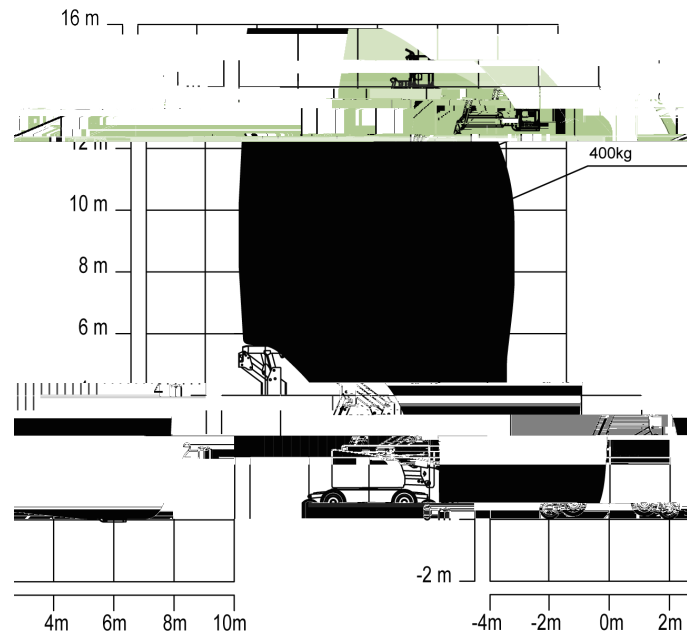

		ZR16J	
		15.8m	16m
		13.8m	14m
		8.3m	
		7.55m	7.75m
		7.48m	
		2.3m	
		2.276m	
		1.83m	
		0.76m	
		2.36m	3.605m
		0.42m	0.115m
		300kg(	/400kg
		6.8km/h	19km/h
		45%	5%
		2.06m	/
		4.78m	45m
		355°	
		±90°	
		0.15m	
		/	175mm
		5°	7°
		12.5m/s	
		WP3.2	
		65L	
		12V DC	
		76L	
		12V	
		33×12-20/8.0	500
		9650kg	